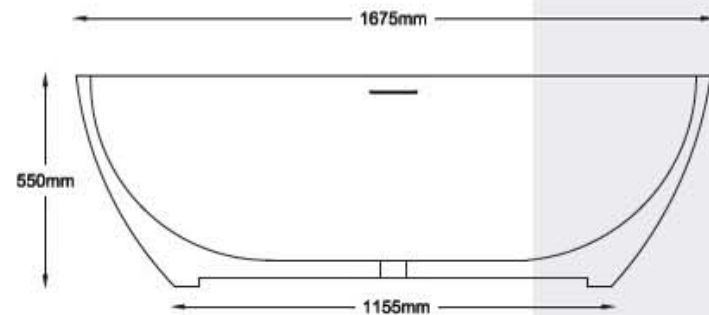

- ✓ Unique "ECO-SMART" design uses less water to fill
- ✓ High water heat retention
- ✓ Ergonomic design for true comfort
- ✓ Scratch resistant
- ✓ Fire retardant
- ✓ Mould and mildew resistant
- ✓ Bacteria resistant
- ✓ Non-porous
- ✓ Stain resistant and easy to clean
- ✓ Organic appearance and feel of stone

Eco

Note: all measurements are within 3-5% tolerance

Castello Luxury Baths: 57 Knowl Piece: Wilbury Way: Hitchin: Hertfordshire: SG4 0TY
www.castellobaths.com www.hotelbaths.co.uk sales@castellobaths.co.uk