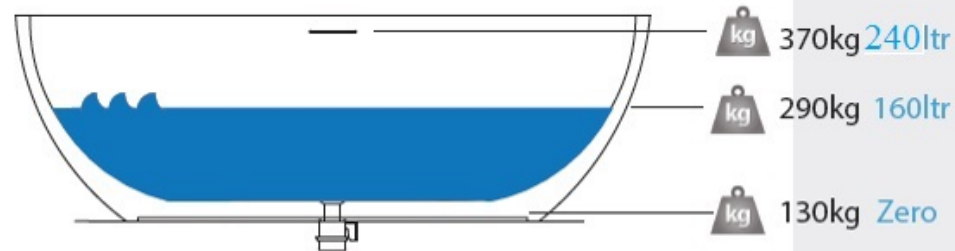

- ✓ Unique "ECO-SMART" design uses less water to fill
- ✓ High water heat retention
- ✓ Ergonomic design for true comfort
- ✓ Scratch resistant
- ✓ Fire retardant
- ✓ Mould and mildew resistant
- ✓ Bacteria resistant
- ✓ Non-porous
- ✓ Stain resistant and easy to clean
- ✓ Organic appearance and feel of stone

Eco

Note: all measurements are within 3-5% tolerance

Castello Luxury Baths: 57 Knowl Piece: Wilbury Way: Hitchin: Hertfordshire: SG4 0TY
www.castellobaths.com www.hotelbaths.co.uk sales@castellobaths.co.uk