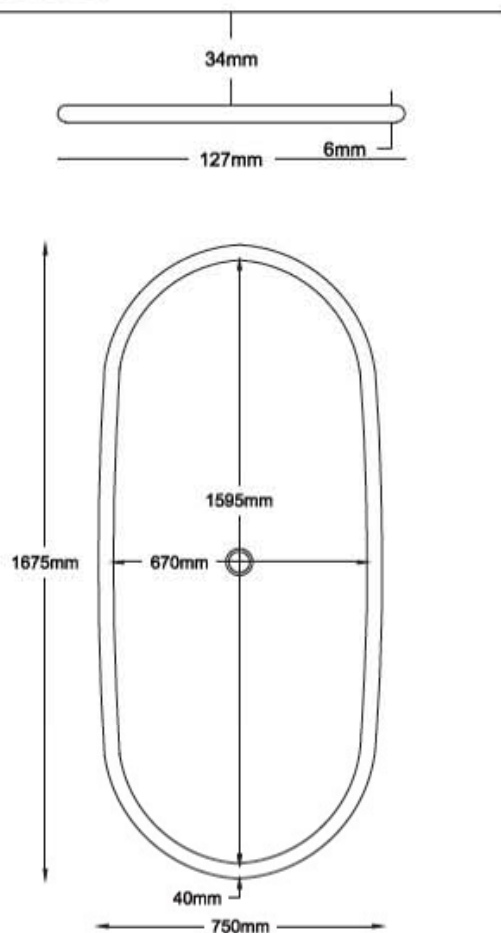

overflow detail

- ✓ Unique "ECO-SMART" design uses less water to fill
- ✓ High water heat retention
- ✓ Ergonomic design for true comfort
- ✓ Scratch resistant
- ✓ Fire retardant
- ✓ Mould and mildew resistant
- ✓ Bacteria resistant
- ✓ Non-porous
- ✓ Stain resistant and easy to clean
- ✓ Organic appearance and feel of stone

Eco

Note: all measurements are within 3-5% tolerance

Castello Luxury Baths: 57 Knowl Piece: Wilbury Way: Hitchin: Hertfordshire: SG4 0TY
www.castellobaths.com www.hotelbaths.co.uk sales@castellobaths.co.uk