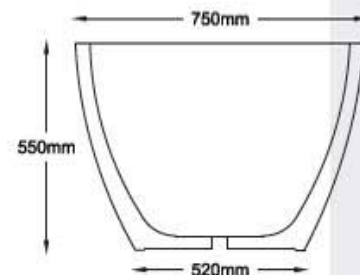

- ✓ Unique "ECO-SMART" design uses less water to fill
- ✓ High water heat retention
- ✓ Ergonomic design for true comfort
- ✓ Scratch resistant
- ✓ Fire retardant
- ✓ Mould and mildew resistant
- ✓ Bacteria resistant
- ✓ Non-porous
- ✓ Stain resistant and easy to clean
- ✓ Organic appearance and feel of stone

Eco

Note: all measurements are within 3-5% tolerance

Castello Luxury Baths: 57 Knowl Piece: Wilbury Way: Hitchin: Hertfordshire: SG4 0TY
www.castellobaths.com www.hotelbaths.co.uk sales@castellobaths.co.uk